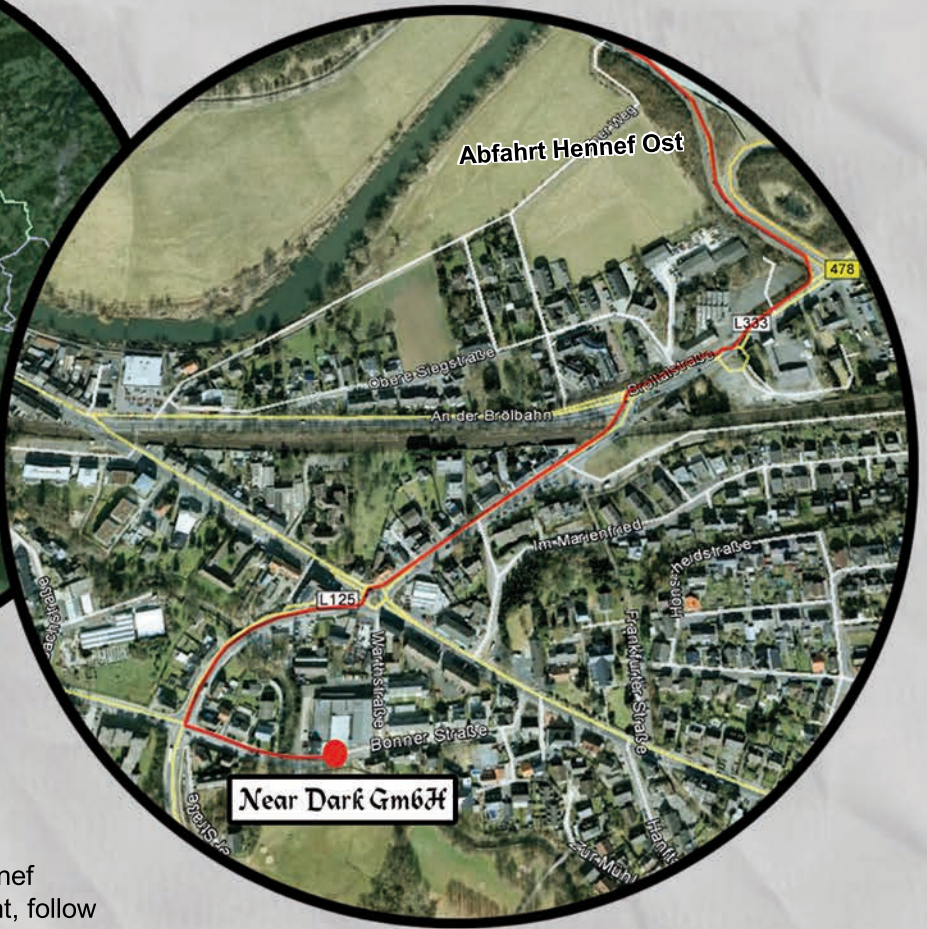

## From Köln/Bonn Airport

- Join A59 from airport towards Frankfurt
- Exit junction for Bonn & Siegburg towards St. Augustin on A560 in the direction of Hennef
- Take the 2nd exit for Hennef (east), turn right, follow Brötalstraße, bare left and over the railway crossing
- At the roundabout go straight ahead (2nd exit)
- At the traffic lights, turn left on to Bonner Straße, then 50m on the left is Near Dark GmbH

## From Frankfurt

- Take the A3 Direction Köln
- At the A560 junction follow the Bonn / Siegburg direction to Hennef
- Take the 2nd exit for Hennef (east), turn right & follow Brötalstraße, then bare left and over the railway crossing
- At the roundabout go straight ahead (2nd exit)
- At the traffic lights, turn left on to Bonner Straße, then 50m on the left is Near Dark GmbH

## From Düsseldorf or Köln (Cologne)

- Take the A3 direction Frankfurt
- At Bonn/Siegburg take the A560 to Hennef
- Take the 2nd exit for Hennef (east), turn right, follow Brötalstraße, then bare left and over the railway crossing
- At the roundabout go straight ahead (2nd exit)
- At the traffic lights, turn left on to Bonner Straße, then 50m on the left is Near Dark GmbH

## By train

- From Cologne Central Station, there is a Direct connection to Hennef station.
- From Bonn main station take the S-Bahn line 66 to Siegburg, then take the S12, S13 or RE 9 to Hennef.
- From Hennef station is about 15 minutes walk or 5 minute in a Taxi